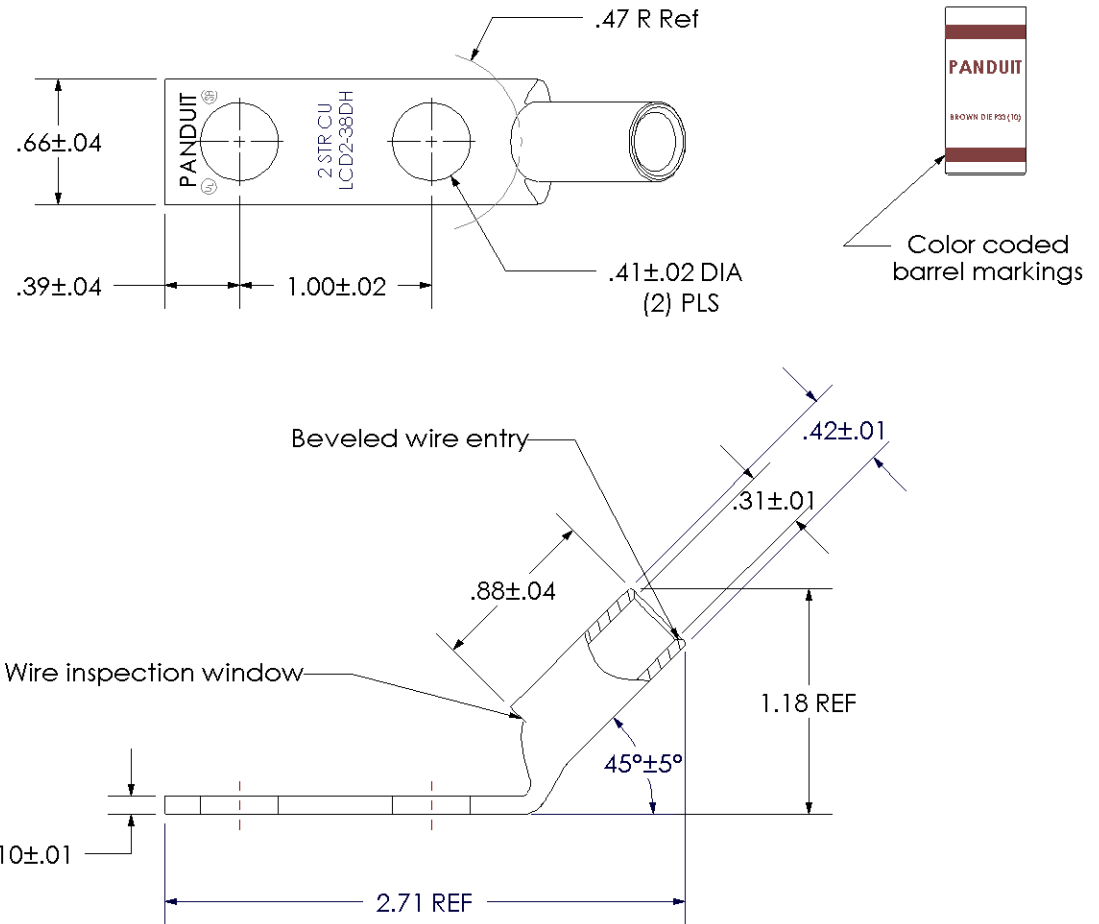

THIS COPY IS PROVIDED ON A RESTRICTED BASIS AND IS NOT TO BE USED IN ANY WAY DETRIMENTAL TO THE INTERESTS OF PANDUIT CORP.

Material	High Conductivity Seamless Copper Tube
Plating	Electro-Tin
Wire Size	2 AWG
Wire Type	Stranded Copper; Class B: Compact, Compressed or Concentric, Class C: Concentric
Wire Strip Length	15/16 in.
Stud Size	3/8 in.
UL Listed Wire Connector	Yes, for applications up to 35kv. Consult cable manufacturer for voltage stress relief instructions with applications greater than 2000 volts.
UL Temperature Rating	90° C
C.S.A Certified Wire Connector	Yes
Panduit Color Code on Barrel	BROWN
Panduit Die Index No. on Barrel	P33
Alternate Industry Die Index No. ( ) on Barrel	(10)

01	5/04	DRL	DRL	ADDED UL, CSA & PART NO. TO STAMP	11804
REV	DATE	BY	CHK	DESCRIPTION	ECN

**PANDUIT CORP. TINLEY PARK, ILLINOIS**

LCD2-38DH-Q  
Copper Lug - Two-Hole, Standard Barrel, 45° Angle Tongue

SCALE N/A      DRAWING NO / CAD FILE LCD2-38DH-CUST